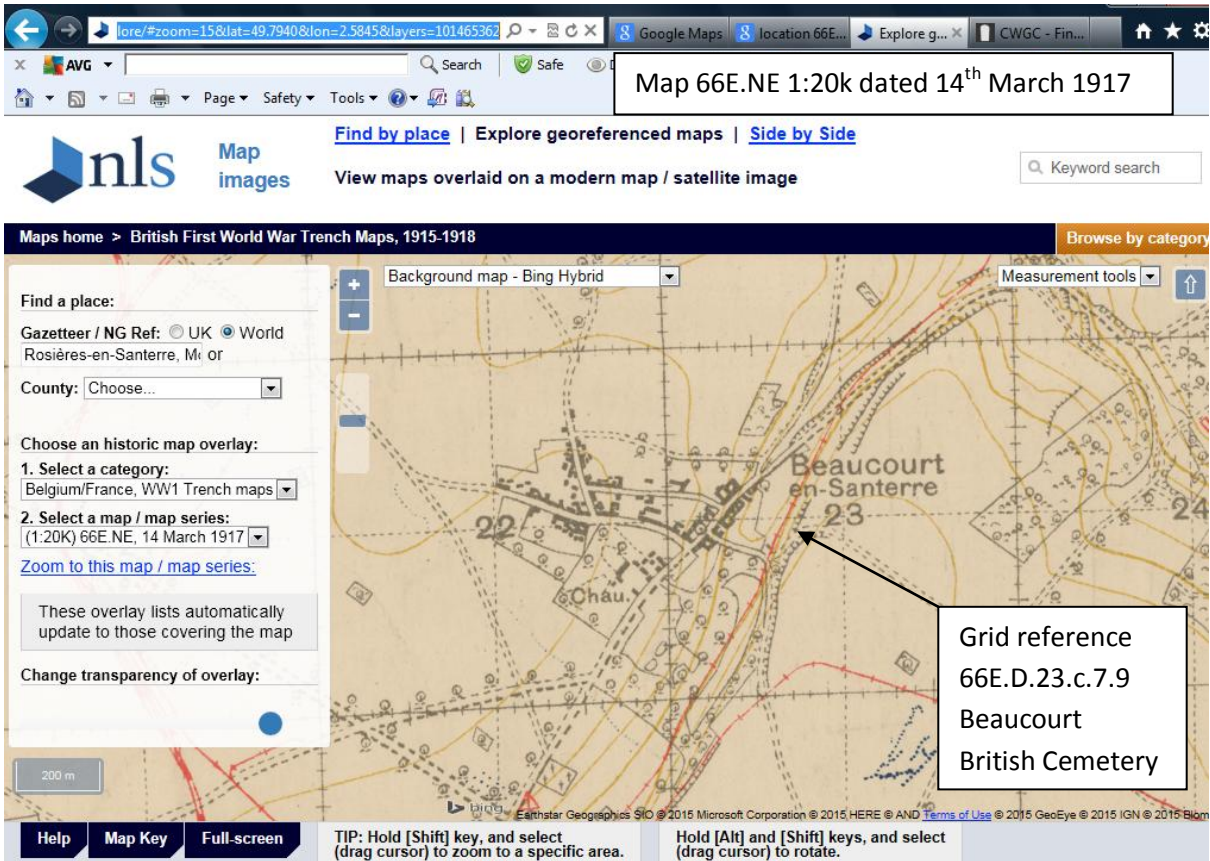

Beaucourt British Cemetery: WW1 trench map and modern map

<http://maps.nls.uk/geo/explore/#zoom=15&lat=49.7940&lon=2.5845&layers=101465362>

Above reproduced with the permission of the National Library of Scotland

Below reproduced from the Commonwealth War Graves Commission's site